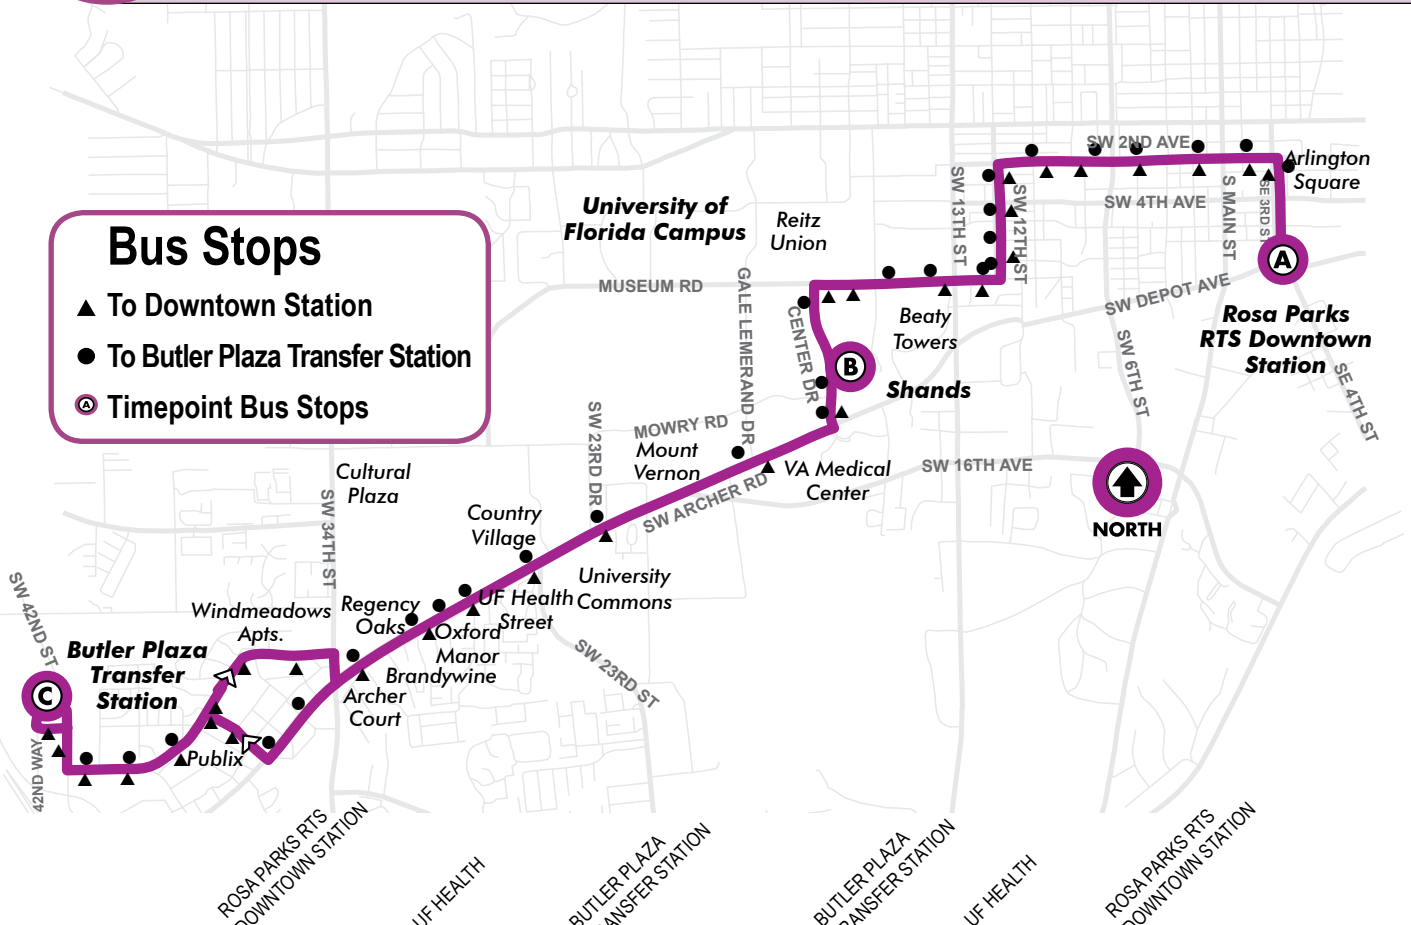

1

Downtown Station to Butler Plaza Transfer Station

Monday to Friday Every 17-60 min.
 Saturday Every 30 min.
 Sunday Every 60 min.

MONDAY TO FRIDAY

	(A)	(B)	(C)		(C)	(B)	(A)
	2,3,5,6,7,10,11, 15,17,24,26, 27,46,711	8,25,35 38,43	12,28,33,37,62,75		12,28,33,37,62,75	8,25,35 38,43	2,3,5,6,7,10,11, 15,17,24,26, 27,46,711
	To Butler Plaza Transfer Station				To Downtown		R=RUNS ON REDUCED SERVICE DAYS
5:43am		5:53	6:06	R	5:45am	5:59	6:12 R
6:00		6:10	6:23	R	6:10	6:24	6:37 R
6:15		6:25	6:38	R	6:28	6:42	6:55 R
6:30		6:40	6:53	R	6:45	6:59	7:12 R
6:45		6:55	7:08	R	6:57	7:11	7:24 R
7:00		7:14	7:28	R	7:16	7:30	7:43 R
7:15		7:29	7:43	R	7:36	7:54	8:08 R
7:30		7:44	7:58	R	7:51	8:09	8:23 R
7:45		7:59	8:13	R	8:06	8:24	8:38 R
8:00		8:14	8:28	R	8:21	8:39	8:53 R
8:15		8:29	8:43	R	8:36	8:54	9:08 R
8:30		8:44	8:58	R	8:51	9:09	9:23 R
8:45		8:59	9:13	R	9:06	9:24	9:38 R
9:00		9:13	9:27	R	9:21	9:39	9:53 R
9:15		9:28	9:42	R	9:39	9:53	10:08 R
9:30		9:43	9:57	R	9:54	10:08	10:23 R
9:45		9:58	10:12	R	10:09	10:23	10:38 R
10:00		10:13	10:27	R	10:24	10:38	10:53 R
10:15		10:28	10:42	R	10:39	10:53	11:08 R
					10:54	11:08	11:23 R

SUNDAY

	To Butler Plaza Transfer Station			To Downtown		
10:00am	10:12	10:23	10:30am	10:42	10:55	
10:30	10:42	10:53	11:00	11:12	11:25	
11:00	11:12	11:26	11:30	11:42	11:55	
11:30	11:42	11:56	12:00pm	12:12	12:25	
12:00pm	12:12	12:26	12:30	12:42	12:55	
12:30	12:42	12:56	1:00	1:12	1:25	
1:00	1:12	1:26	1:30	1:42	1:55	
1:30	1:42	1:56	2:00	2:12	2:25	
2:00	2:12	2:26	2:30	2:42	2:55	
2:30	2:42	2:56	3:00	3:12	3:25	
3:00	3:12	3:26	3:30	3:42	3:55	
3:30	3:42	3:56	4:00	4:12	4:25	
4:00	4:12	4:26	4:30	4:42	4:55	
4:30	4:42	4:56	5:00	5:12	5:25	
5:00	5:12	5:26	5:30	5:42	5:55	