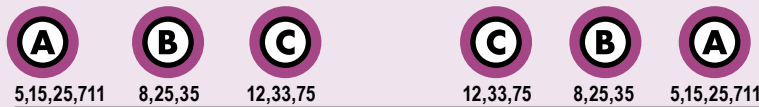

Downtown Station to Butler Plaza Transfer Station

Monday to Friday Every 17-60 min.

Saturday Every 30 min.

Sunday Every 60 min.

SATURDAY

	To Butler Plaza Transfer Station			To Downtown		
6:00am	6:10	6:21	6:30am	6:42	6:54	
6:30	6:40	6:51	7:00	7:12	7:24	
7:00	7:10	7:21	7:30	7:42	7:54	
7:30	7:40	7:51	8:00	8:12	8:24	
8:00	8:10	8:21	8:30	8:42	8:54	
8:30	8:40	8:51	9:00	9:12	9:24	
9:00	9:10	9:21	9:30	9:42	9:54	
9:30	9:40	9:51	10:00	10:12	10:24	
10:00	10:13	10:26	10:33	10:45	10:58	
10:22	10:35	10:48	10:55	11:07	11:20	
10:44	10:57	11:10	11:17	11:29	11:42	
11:06	11:19	11:32	11:39	11:51	12:04	
11:28	11:41	11:54	12:01pm	12:13	12:26	
11:50	12:03pm	12:16	12:23	12:35	12:48	
12:12	12:25	12:38	12:45	12:57	1:10	
12:34	12:47	1:00	1:07	1:19	1:32	
12:56	1:09	1:22	1:29	1:41	1:54	
1:18	1:31	1:44	1:51	2:03	2:16	
1:40	1:53	2:06	2:13	2:25	2:38	
2:00	2:13	2:26	2:35	2:47	3:00	
2:24	2:37	2:50	2:57	3:09	3:22	
2:46	2:59	3:12	3:19	3:31	3:44	
3:08	3:21	3:34	3:41	3:53	4:06	
3:30	3:43	3:56	4:03	4:15	4:28	
3:52	4:05	4:18	4:25	4:37	4:50	
4:14	4:27	4:40	4:47	4:59	5:12	
4:36	4:49	5:02	5:09	5:21	5:34	
4:58	5:11	5:24	5:31	5:43	5:56	
5:20	5:33	5:46	6:00	6:12	6:25	
5:42	5:55	6:08	6:15	6:27	6:40	
6:00	6:13	6:26	6:33	6:45	6:58	