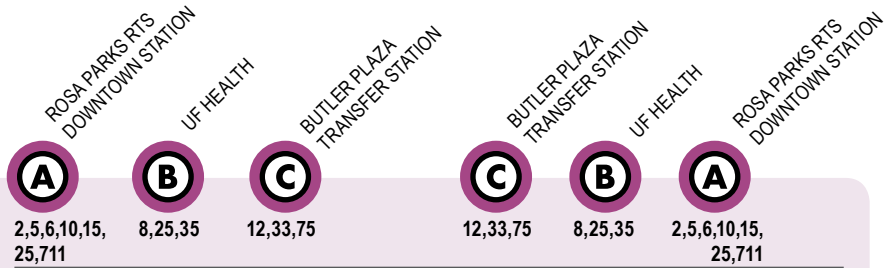

Downtown Station to Butler Plaza Transfer Station

Monday to Friday Every 17-60 min.

Saturday Every 30 min.

Sunday Every 60 min.

SATURDAY

	To Butler Plaza Transfer Station			To Downtown		
6:00am	6:10	6:21	6:30am	6:42	6:54	
6:30	6:40	6:51	7:00	7:12	7:24	
7:00	7:10	7:21	7:30	7:42	7:54	
7:30	7:40	7:51	8:00	8:12	8:24	
8:00	8:10	8:21	8:30	8:42	8:54	
8:30	8:40	8:51	9:00	9:12	9:24	
9:00	9:10	9:21	9:30	9:42	9:54	
9:30	9:40	9:51	10:00	10:12	10:24	
10:00	10:13	10:26	10:33	10:45	10:58	
10:22	10:35	10:48	10:55	11:07	11:20	
10:44	10:57	11:10	11:17	11:29	11:42	
11:06	11:19	11:32	11:39	11:51	12:04	
11:28	11:41	11:54	12:01pm	12:13	12:26	
11:50	12:03pm	12:16	12:23	12:35	12:48	
12:12	12:25	12:38	12:45	12:57	1:10	
12:34	12:47	1:00	1:07	1:19	1:32	
12:56	1:09	1:22	1:29	1:41	1:54	
1:18	1:31	1:44	1:51	2:03	2:16	
1:40	1:53	2:06	2:13	2:25	2:38	
2:00	2:13	2:26	2:35	2:47	3:00	
2:24	2:37	2:50	2:57	3:09	3:22	
2:46	2:59	3:12	3:19	3:31	3:44	
3:08	3:21	3:34	3:41	3:53	4:06	
3:30	3:43	3:56	4:03	4:15	4:28	
3:52	4:05	4:18	4:25	4:37	4:50	
4:14	4:27	4:40	4:47	4:59	5:12	
4:36	4:49	5:02	5:09	5:21	5:34	
4:58	5:11	5:24	5:31	5:43	5:56	
5:20	5:33	5:46	6:00	6:12	6:25	
5:42	5:55	6:08	6:15	6:27	6:40	
6:00	6:13	6:26	6:33	6:45	6:58