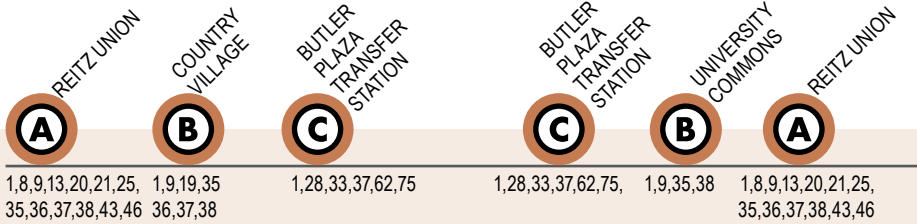

Monday to Friday Every 15-22 min.

Saturday Every 23-46min.

Sunday Every 46 min.

Reitz Union to Butler Plaza Transfer Station

MONDAY TO FRIDAY

	To Butler Plaza Transfer Station				To Reitz Union			R=RUNS ON REDUCED SERVICE DAYS
10:12am	10:20	10:30	R	10:40am	10:53	11:03	R	
10:25	10:33	10:43		10:53	11:06	11:16		
10:38	10:46	10:56	R	11:06	11:19	11:29	R	
10:51	10:59	11:09		11:19	11:32	11:42		
11:04	11:12	11:22	R	11:32	11:45	11:55	R	
11:17	11:25	11:35		11:45	11:58	12:08pm		
11:30	11:38	11:48	R	11:58	12:11	12:21	R	
11:43	11:51	12:01pm		12:11	12:24	12:34		
11:56	12:04	12:14	R	12:24	12:37	12:47	R	
12:09	12:17	12:27		12:37	12:50	13:00		
12:22	12:30	12:40	R	12:50	13:03	13:13	R	
12:35	12:43	12:53		1:05	1:18	1:28		
12:48	12:56	1:10	R	1:19	1:32	1:42	R	
1:03	1:11	1:25		1:34	1:46	1:57		
1:18	1:26	1:40	R	1:49	2:01	2:12	R	
1:33	1:41	1:55		2:04	2:16	2:27		
1:48	1:56	2:10	R	2:19	2:31	2:42	R	
2:03	2:12	2:28		2:34	2:46	2:57		
2:18	2:27	2:43	R	2:49	3:01	3:12	R	
2:33	2:42	2:58		3:04	3:16	3:27		
2:48	2:57	3:13	R	3:19	3:31	3:42	R	
3:03	3:12	3:28		3:34	3:46	3:57		
3:18	3:27	3:43	R	3:49	4:01	4:12	R	
3:33	3:42	3:58		4:04	4:16	4:27		
3:48	3:57	4:13	R	4:19	4:31	4:42	R	
4:03	4:12	4:28		4:34	4:46	4:57		
4:18	4:27	4:43	R	4:49	5:01	5:12	R	
4:33	4:42	4:58		5:04	5:16	5:27		
4:48	4:57	5:13	R	5:19	5:31	5:42	R	
5:03	5:12	5:28		5:34	5:46	5:57		
5:18	5:27	5:43	R	5:49	6:01	6:12	R	
5:33	5:42	5:58		6:04	6:16	6:27		
5:48	5:57	6:13	R	6:19	6:31	6:42	R	
6:03	6:12	6:28		6:34	6:46	6:57		
6:18	6:27	6:43	R	6:45	6:59	7:07	R	
6:33	6:42	6:58		7:00	7:14	7:22		
6:50	6:56	7:09	R	7:11	7:25	7:33	R	
7:15	7:21	7:34	R	7:36	7:50	7:58	R	
7:40	7:46	7:59	R	8:01	8:15	8:23	R	
8:05	8:11	8:24	R	8:26	8:40	8:48	R	
8:30	8:36	8:49	R	8:51	9:05	9:13	R	
8:55	9:01	9:14	R	9:16	9:30	9:38	R	
9:20	9:26	9:39	R	9:41	9:55	10:03	R	
9:45	9:51	10:04	R	10:06	10:20	10:28	R	
10:10	10:16	10:29	R	10:31	10:45	10:53	R	
10:35	10:41	10:54	R	10:56	11:10	11:18	R	
11:00	11:06	11:19	R	11:21	11:35	11:43	R	
11:25	11:31	11:44	R	11:46	12:00am	12:08	R	
11:50	11:56	12:09am	R	12:11	12:25	12:33	R	
12:15	12:21	12:34	R	12:36	12:50	12:58	R	
12:40	12:46	12:59	R	1:01	1:15	1:23	R	
1:05	1:11	1:24	R	1:26	1:40	1:48	R	
1:30	1:36	1:49	R	1:51	2:05	2:13	R	
1:55	2:01	2:14	R	2:16	2:30	2:38	R	
2:20	2:26	2:39	R	2:41	2:55	3:03	R	
2:45	2:51	3:04	R