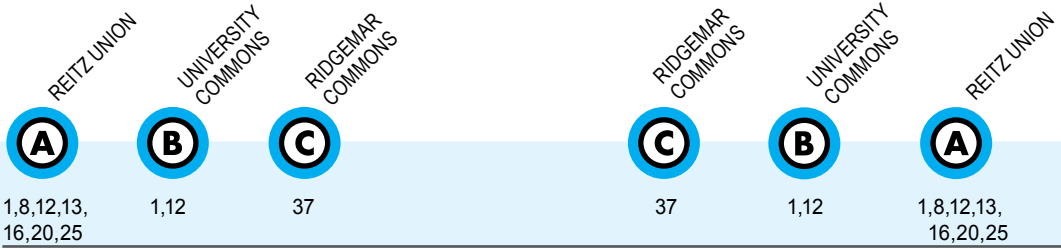

Continued on next page

All routes are wheelchair accessible.

Reitz Union to SW 35th Place

Monday to Friday Every 10-22min.

Saturday Every 44 min.

Sunday Every 44 min.

MONDAY TO FRIDAY

1,8,9,12,13,19
20,21,25,36
37,38,43,46

Monday to Friday Every 10-22min.

Saturday Every 44 min.

Sunday Every 44 min.

Reitz Union to SW 35th Place

SATURDAY

To SW 35th Place

To Reitz Union

7:31am	7:39	7:51	7:10am	7:15	7:24
8:15	8:23	8:35	7:54	7:59	8:08
8:59	9:07	9:19	8:38	8:43	8:52
9:43	9:51	10:03	9:22	9:27	9:36
10:27	10:35	10:47	10:06	10:11	10:20
11:11	11:19	11:31	10:50	10:55	11:04
11:55	12:03pm	12:15	11:34	11:39	11:48
12:39	12:47	12:59	12:18pm	12:23	12:32
1:23	1:31	1:43	1:02	1:07	1:16
2:07	2:15	2:27	1:46	1:51	2:00
2:51	2:59	3:11	2:30	2:35	2:44
3:35	3:43	3:55	3:14	3:19	3:28
4:19	4:27	4:39	3:58	4:03	4:12
5:03	5:11	5:23	4:42	4:47	4:56
5:47	5:55	6:07	5:26	5:31	5:40
6:31	6:39	6:51	6:10	6:15	6:24
7:15	7:23	7:35	6:54	6:59	7:08

SUNDAY

To SW 35th Place

To Reitz Union

10:27am	10:35	10:47	10:06am	10:11	10:20
11:11	11:19	11:31	10:50	10:55	11:04
11:55	12:03pm	12:15	11:34	11:39	11:48
12:39	12:47	12:59	12:18pm	12:23	12:32
1:23	1:31	1:43	1:02	1:07	1:16
2:07	2:15	2:27	1:46	1:51	2:00
2:51	2:59	3:11	2:30	2:35	2:44
3:35	3:43	3:55	3:14	3:19	3:28
4:19	4:27	4:39	3:58	4:03	4:12
5:03	5:11	5:23	4:42	4:47	4:56
5:47	5:55	6:07	5:26	5:31	5:40