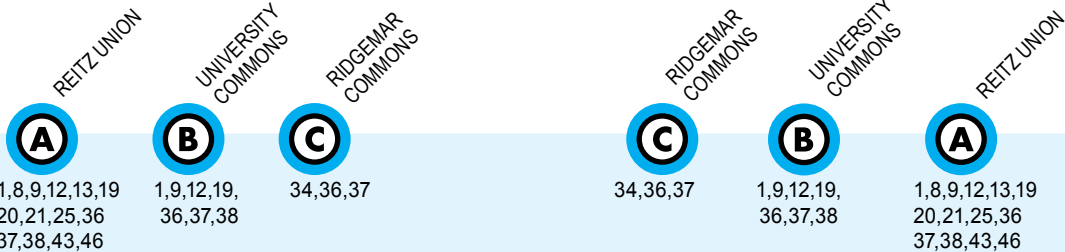

Continued on next page

All routes are wheelchair accessible.

Reitz Union to SW 35th Place

Monday to Friday Every 10-22min.

Saturday Every 44 min.

Sunday Every 44 min.

MONDAY TO FRIDAY

1,8,9,12,13,19
20,21,25,36
37,38,43,46

1,9,12,19,
36,37,38

34,36,37

34,36,37

1,9,12,19,
36,37,38

1,8,9,12,13,19
20,21,25,36
37,38,43,46

To SW 35th Place

To Reitz Union

R=RUNS ON REDUCED SERVICE DAYS