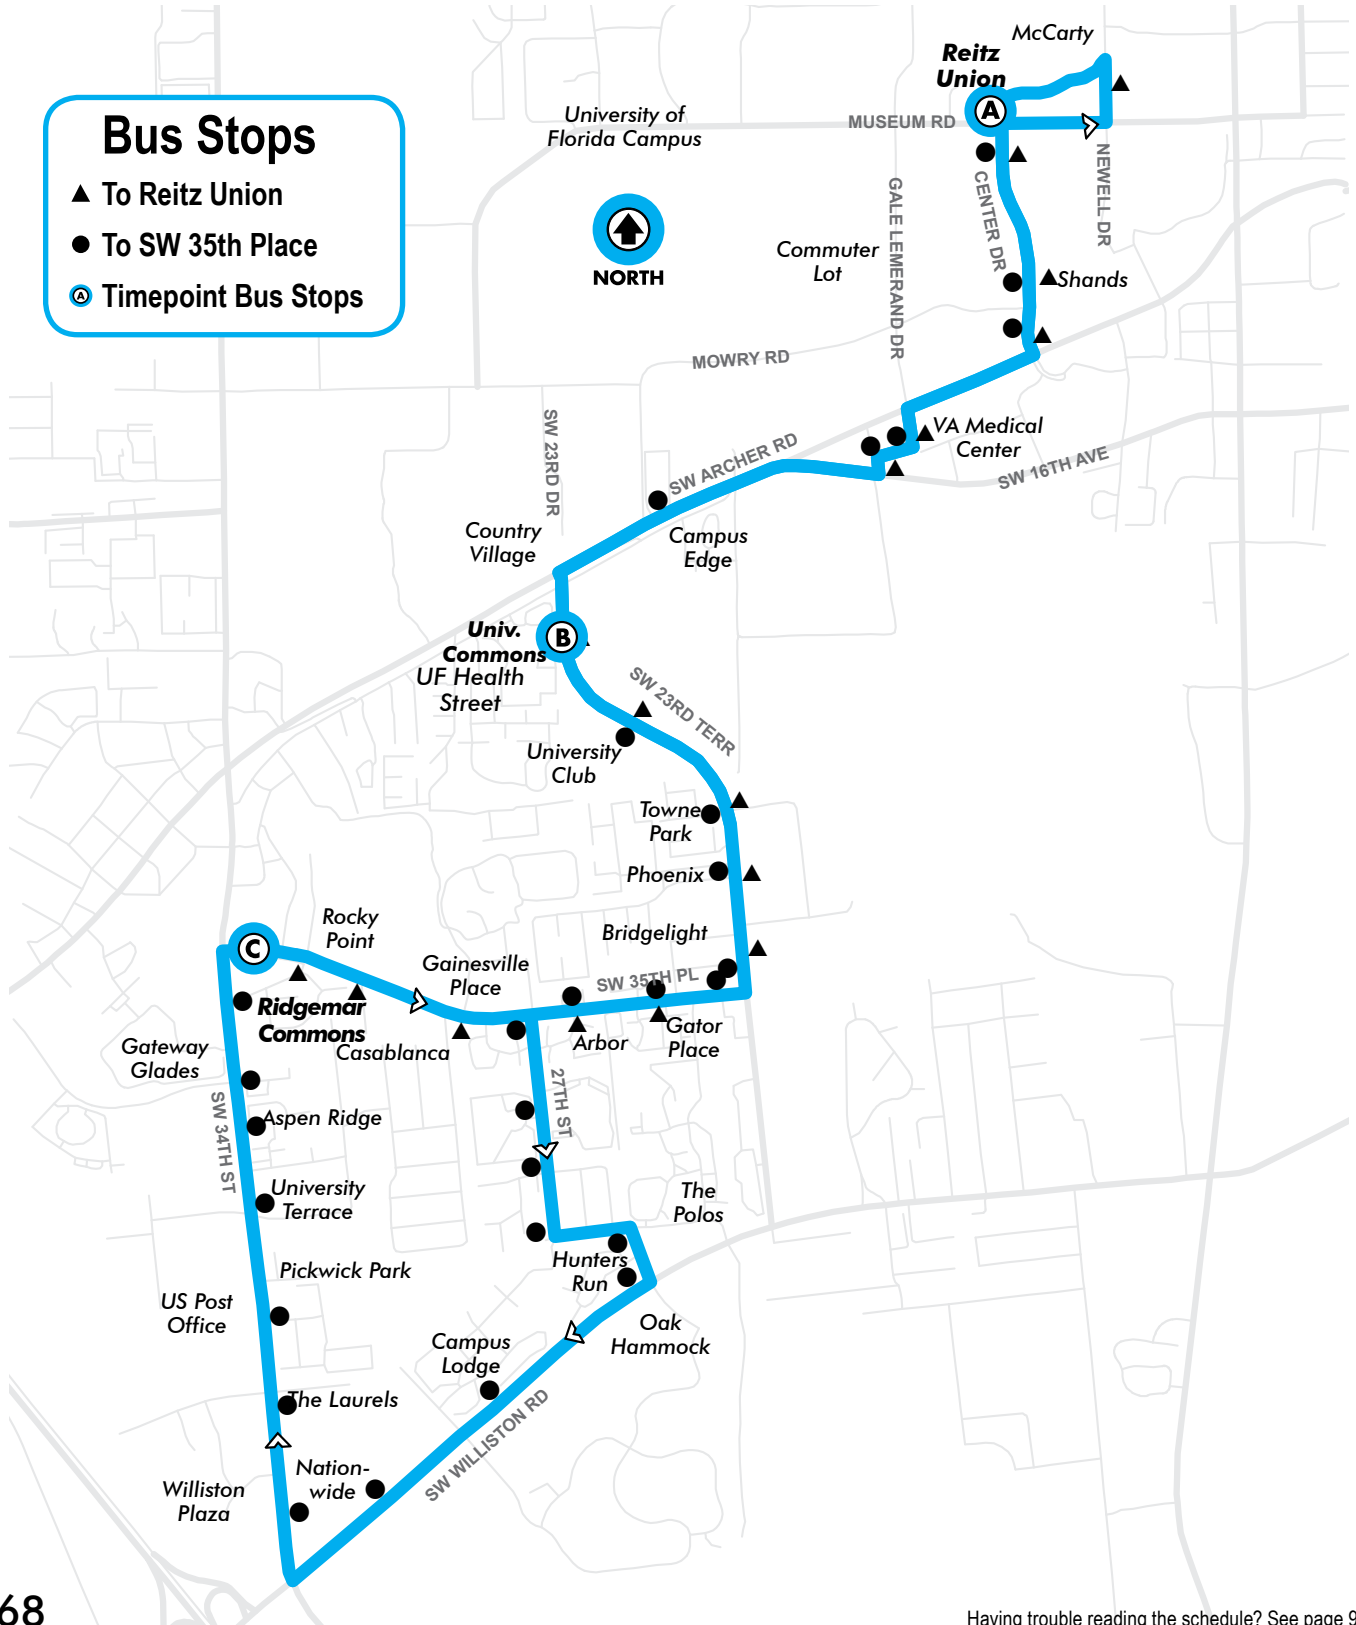

35

Reitz Union to SW 35th Place

Monday to Friday Every 10-22min.

Saturday Every 44 min.

Sunday Every 44 min.

Bus Stops

- ▲ To Reitz Union
- To SW 35th Place
- ⓐ Timepoint Bus Stops

Monday to Friday Every 10-22min.

Continued on next page

All routes are wheelchair accessible.

Reitz Union to SW 35th Place

Monday to Friday Every 10-22min.

Saturday Every 44 min.

Sunday Every 44 min.

MONDAY TO FRIDAY

1,8,9,12,13,19
20,21,25,36
37,38,43,46

Monday to Friday Every 10-22min.

Saturday Every 44 min.

Sunday Every 44 min.

Reitz Union to SW 35th Place

SATURDAY

To SW 35th Place

To Reitz Union

7:31am	7:39	7:51	7:10am	7:15	7:24
8:15	8:23	8:35	7:54	7:59	8:08
8:59	9:07	9:19	8:38	8:43	8:52
9:43	9:51	10:03	9:22	9:27	9:36
10:27	10:35	10:47	10:06	10:11	10:20
11:11	11:19	11:31	10:50	10:55	11:04
11:55	12:03pm	12:15	11:34	11:39	11:48
12:39	12:47	12:59	12:18pm	12:23	12:32
1:23	1:31	1:43	1:02	1:07	1:16
2:07	2:15	2:27	1:46	1:51	2:00
2:51	2:59	3:11	2:30	2:35	2:44
3:35	3:43	3:55	3:14	3:19	3:28
4:19	4:27	4:39	3:58	4:03	4:12
5:03	5:11	5:23	4:42	4:47	4:56
5:47	5:55	6:07	5:26	5:31	5:40
6:31	6:39	6:51	6:10	6:15	6:24
7:15	7:23	7:35	6:54	6:59	7:08

SUNDAY

To SW 35th Place

To Reitz Union

10:27am	10:35	10:47	10:06am	10:11	10:20
11:11	11:19	11:31	10:50	10:55	11:04
11:55	12:03pm	12:15	11:34	11:39	11:48
12:39	12:47	12:59	12:18pm	12:23	12:32
1:23	1:31	1:43	1:02	1:07	1:16
2:07	2:15	2:27	1:46	1:51	2:00
2:51	2:59	3:11	2:30	2:35	2:44
3:35	3:43	3:55	3:14	3:19	3:28
4:19	4:27	4:39	3:58	4:03	4:12
5:03	5:11	5:23	4:42	4:47	4:56
5:47	5:55	6:07	5:26	5:31	5:40