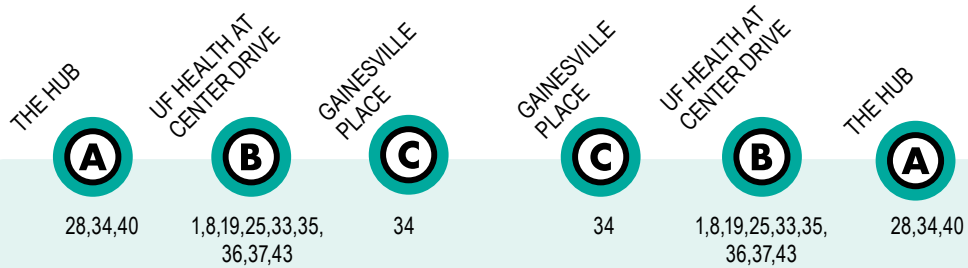

Monday to Friday Every 12-42min.

Saturday No Service

Sunday No Service

The Hub to Gainesville Place

MONDAY TO FRIDAY

To Gainesville Place

To The Hub

10:56am	11:04	11:16	11:25am	11:37	11:46
11:06	11:14	11:26	11:35	11:47	11:56
11:16	11:24	11:36	11:45	11:57	12:06
11:26	11:34	11:46	11:55	12:07	12:16
11:36	11:44	11:56	12:05pm	12:17	12:26
11:46	11:54	12:06	12:15	12:27	12:36
11:56	12:04pm	12:16	12:25	12:37	12:46
12:06	12:14	12:26	12:35	12:47	12:56
12:16	12:24	12:36	12:45	12:57	13:06
12:26	12:34	12:46	12:55	13:07	13:16
12:36	12:44	12:56	1:05	1:17	1:26
12:46	12:54	1:06	1:15	1:27	1:36
12:56	1:04	1:16	1:25	1:37	1:46
1:06	1:14	1:26	1:35	1:47	1:56
1:16	1:24	1:36	1:45	1:57	2:06
1:26	1:34	1:46	1:55	2:07	2:16
1:36	1:44	1:56	2:05	2:17	2:26
1:46	1:54	2:06	2:15	2:27	2:36
1:56	2:04	2:16	2:25	2:37	2:46
2:06	2:14	2:26	2:35	2:47	2:56
2:16	2:24	2:36	2:45	2:57	3:06
2:26	2:34	2:46	2:55	3:07	3:16
2:36	2:44	2:56	3:05	3:17	3:26
2:46	2:54	3:06	3:15	3:27	3:36
2:56	3:04	3:16	3:25	3:37	3:46
3:06	3:14	3:26	3:35	3:47	3:56
3:16	3:24	3:36	3:45	3:57	4:06
3:26	3:34	3:46	3:55	4:07	4:16
3:36	3:44	3:56	4:05	4:17	4:26
3:46	3:54	4:06	4:15	4:27	4:36
3:56	4:04	4:16	4:25	4:37	4:46
4:06	4:14	4:26	4:35	4:47	4:56
4:16	4:24	4:36	4:45	4:57	5:06
4:26	4:34	4:46	4:55	5:07	5:16
4:36	4:44	4:56	5:05	5:17	5:26
4:46	4:54	5:06	5:15	5:27	5:36
4:56	5:04	5:16	5:25	5:37	5:46
5:06	5:14	5:26	5:35	5:47	5:56
5:16	5:24	5:36	5:45	5:57	6:06
5:26	5:34	5:46			
5:36	5:44	5:56	6:05	6:17	6:26
5:46	5:54	6:06			
5:56	6:04	6:16			
6:06	6:14	6:26			
6:30	6:35	6:46	6:46	6:57	7:04
7:12	7:17	7:28	7:28	7:39	7:46
7:54	7:59	8:10	8:10	8:21	8:28
8:36	8:41	8:52	8:52	9:03	9:10
9:18	9:23	9:34	9:34	9:45	9:52
10:00	10:05	10:16			

All routes are wheelchair accessible.