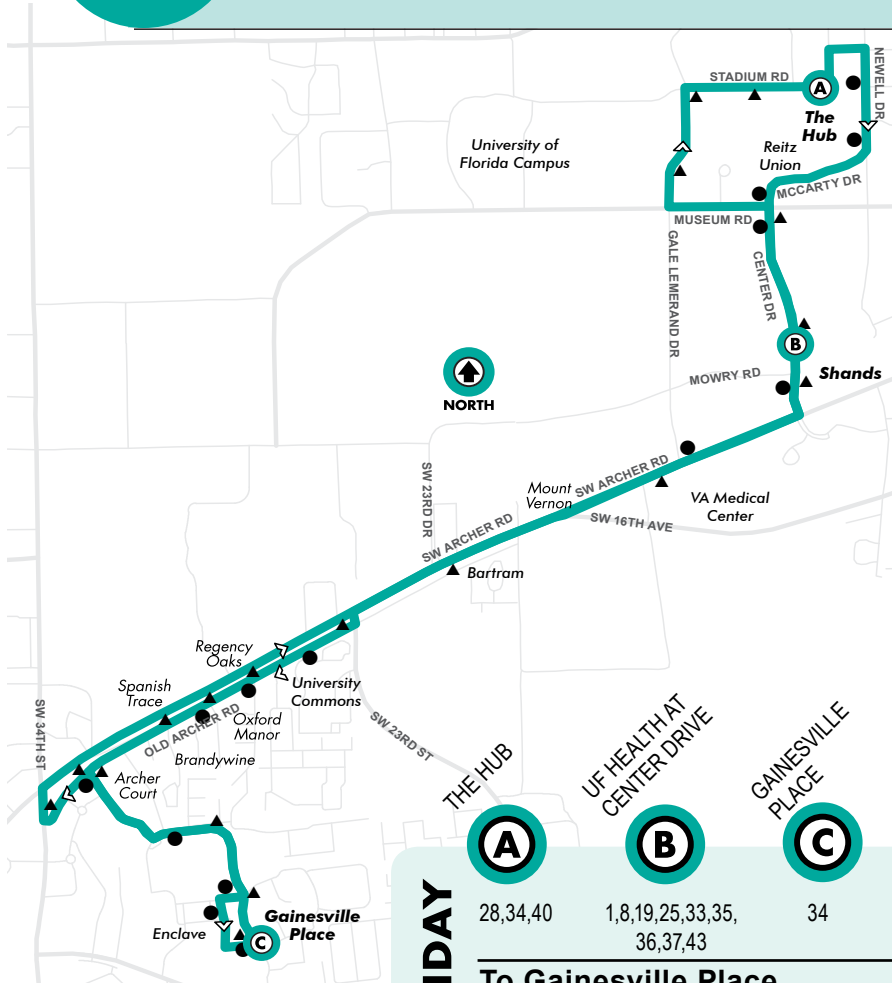

38

The Hub to Gainesville Place

Monday to Friday Every 12-42min.

Saturday No Service

Sunday No Service

Bus Stops

- ▲ To The Hub
- To Gainesville Place
- ⓐ Timepoint Bus Stops

MONDAY TO FRIDAY

	A	B	C	C	B	A
	28,34,40	1,8,19,25,33,35, 36,37,43	34	34	1,8,19,25,33,35, 36,37,43	28,34,40
To Gainesville Place						
				6:45am	6:56	7:03
				6:55	7:07	7:16
				7:15	7:27	7:36
7:03am	7:11	7:23		7:25	7:37	7:46
				7:35	7:47	7:56
7:16	7:24	7:36		7:45	7:57	8:06
				7:55	8:07	8:16
7:36	7:44	7:56		8:05	8:17	8:26
7:46	7:54	8:06		8:15	8:27	8:36
7:56	8:04	8:16		8:25	8:37	8:46
8:06	8:14	8:26		8:35	8:47	8:56
8:16	8:24	8:36		8:45	8:57	9:06
8:26	8:34	8:46		8:55	9:07	9:16
8:36	8:44	8:56		9:05	9:17	9:26
8:46	8:54	9:06		9:15	9:27	9:36
8:56	9:04	9:16		9:25	9:37	9:46
9:06	9:14	9:26		9:35	9:47	9:56
9:16	9:24	9:36		9:45	9:57	10:06
9:26	9:34	9:46		9:55	10:07	10:16
9:36	9:44	9:56		10:05	10:17	10:26
9:46	9:54	10:06		10:15	10:27	10:36
9:56	10:04	10:16		10:25	10:37	10:46
10:06	10:14	10:26		10:35	10:47	10:56
10:16	10:24	10:36		10:45	10:57	11:06
10:26	10:34	10:46		10:55	11:07	11:16
10:36	10:44	10:56		11:05	11:17	11:26
10:46	10:54	11:06		11:15	11:27	11:36

All routes are wheelchair accessible.